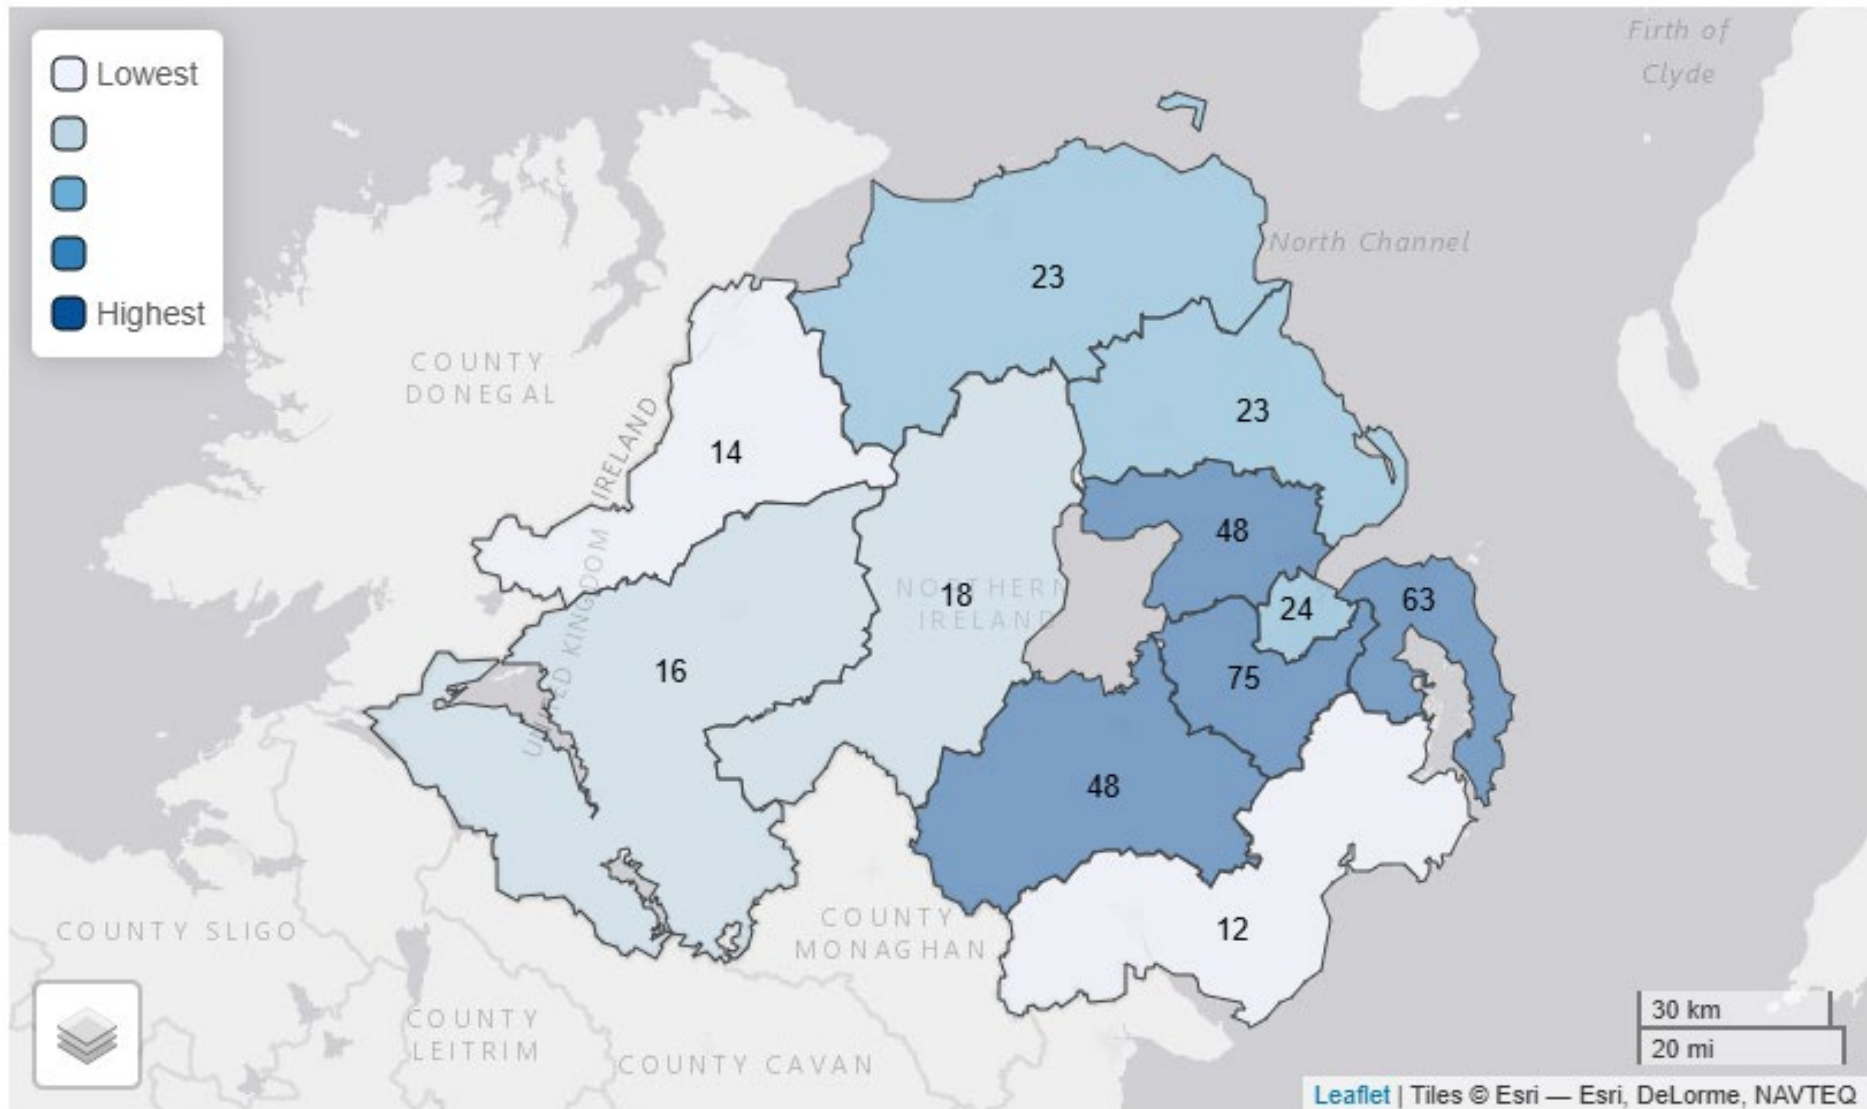

New Dwelling Average Prices October – December 2025

Map produced by Analytics Division (DfC) using National House Building Council Prices and Sales data and OSNI mapping. This is based upon Crown Copyright Intellectual Property and is reproduced with the permission of Land and Property Services under delegated authority from the Keeper of Records of Public Records. Copyright: Crown Copyright and database rights MOU577.1

New Dwelling Number of Sales October – December 2025

Map produced by Analytics Division (DfC) using National House Building Council Prices and Sales data and OSNI mapping. This is based upon Crown Copyright Intellectual Property and is reproduced with the permission of Land and Property Services under delegated authority from the Keeper of Records of Public Records. Copyright: Crown Copyright and database rights MOU577.1