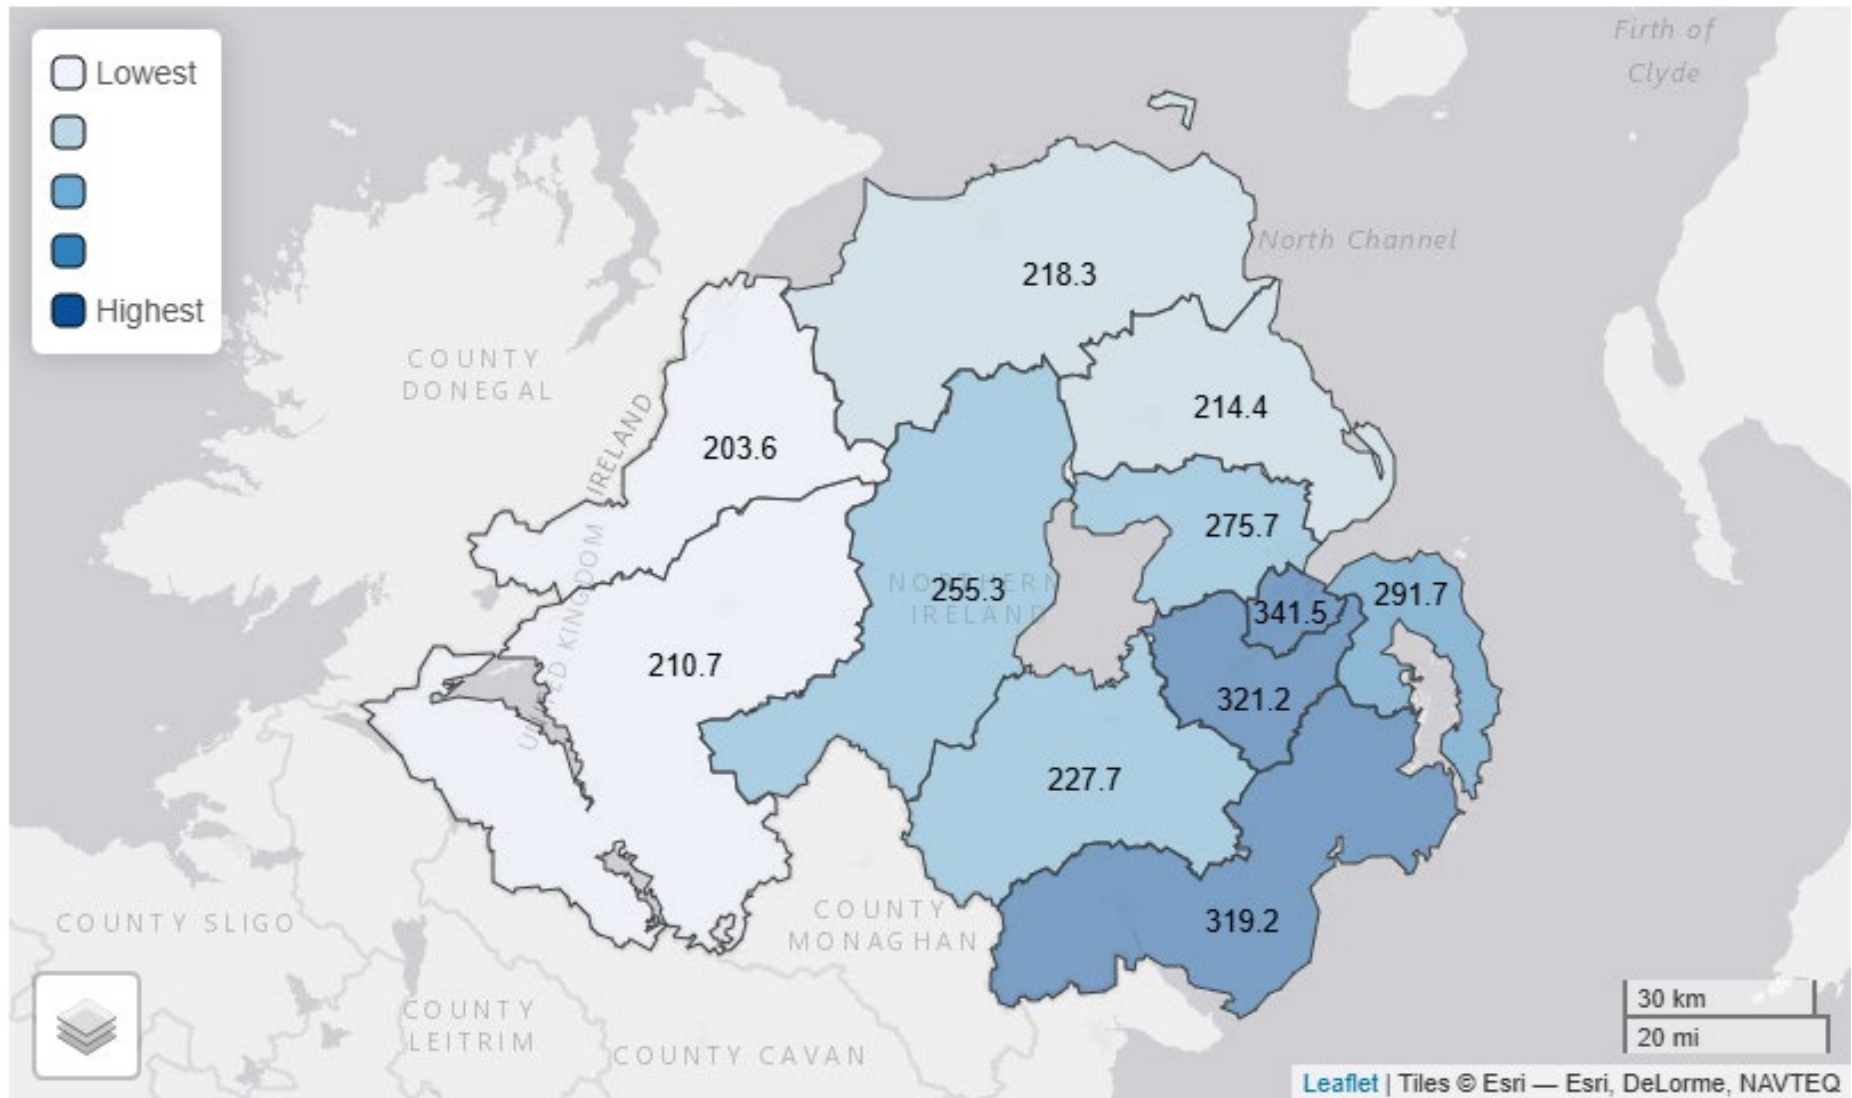

New Dwelling Average Prices October – December 2025

Map produced by Analytics Division (DfC) using National House Building Council Prices and Sales data and OSNI mapping. This is based upon Crown Copyright Intellectual Property and is reproduced with the permission of Land and Property Services under delegated authority from the Keeper of Records of Public Records. Copyright: Crown Copyright and database rights MOU577.1

New Dwelling Number of Sales October – December 2025

Map produced by Analytics Division (DfC) using National House Building Council Prices and Sales data and OSNI mapping. This is based upon Crown Copyright Intellectual Property and is reproduced with the permission of Land and Property Services under delegated authority from the Keeper of Records of Public Records. Copyright: Crown Copyright and database rights MOU577.1