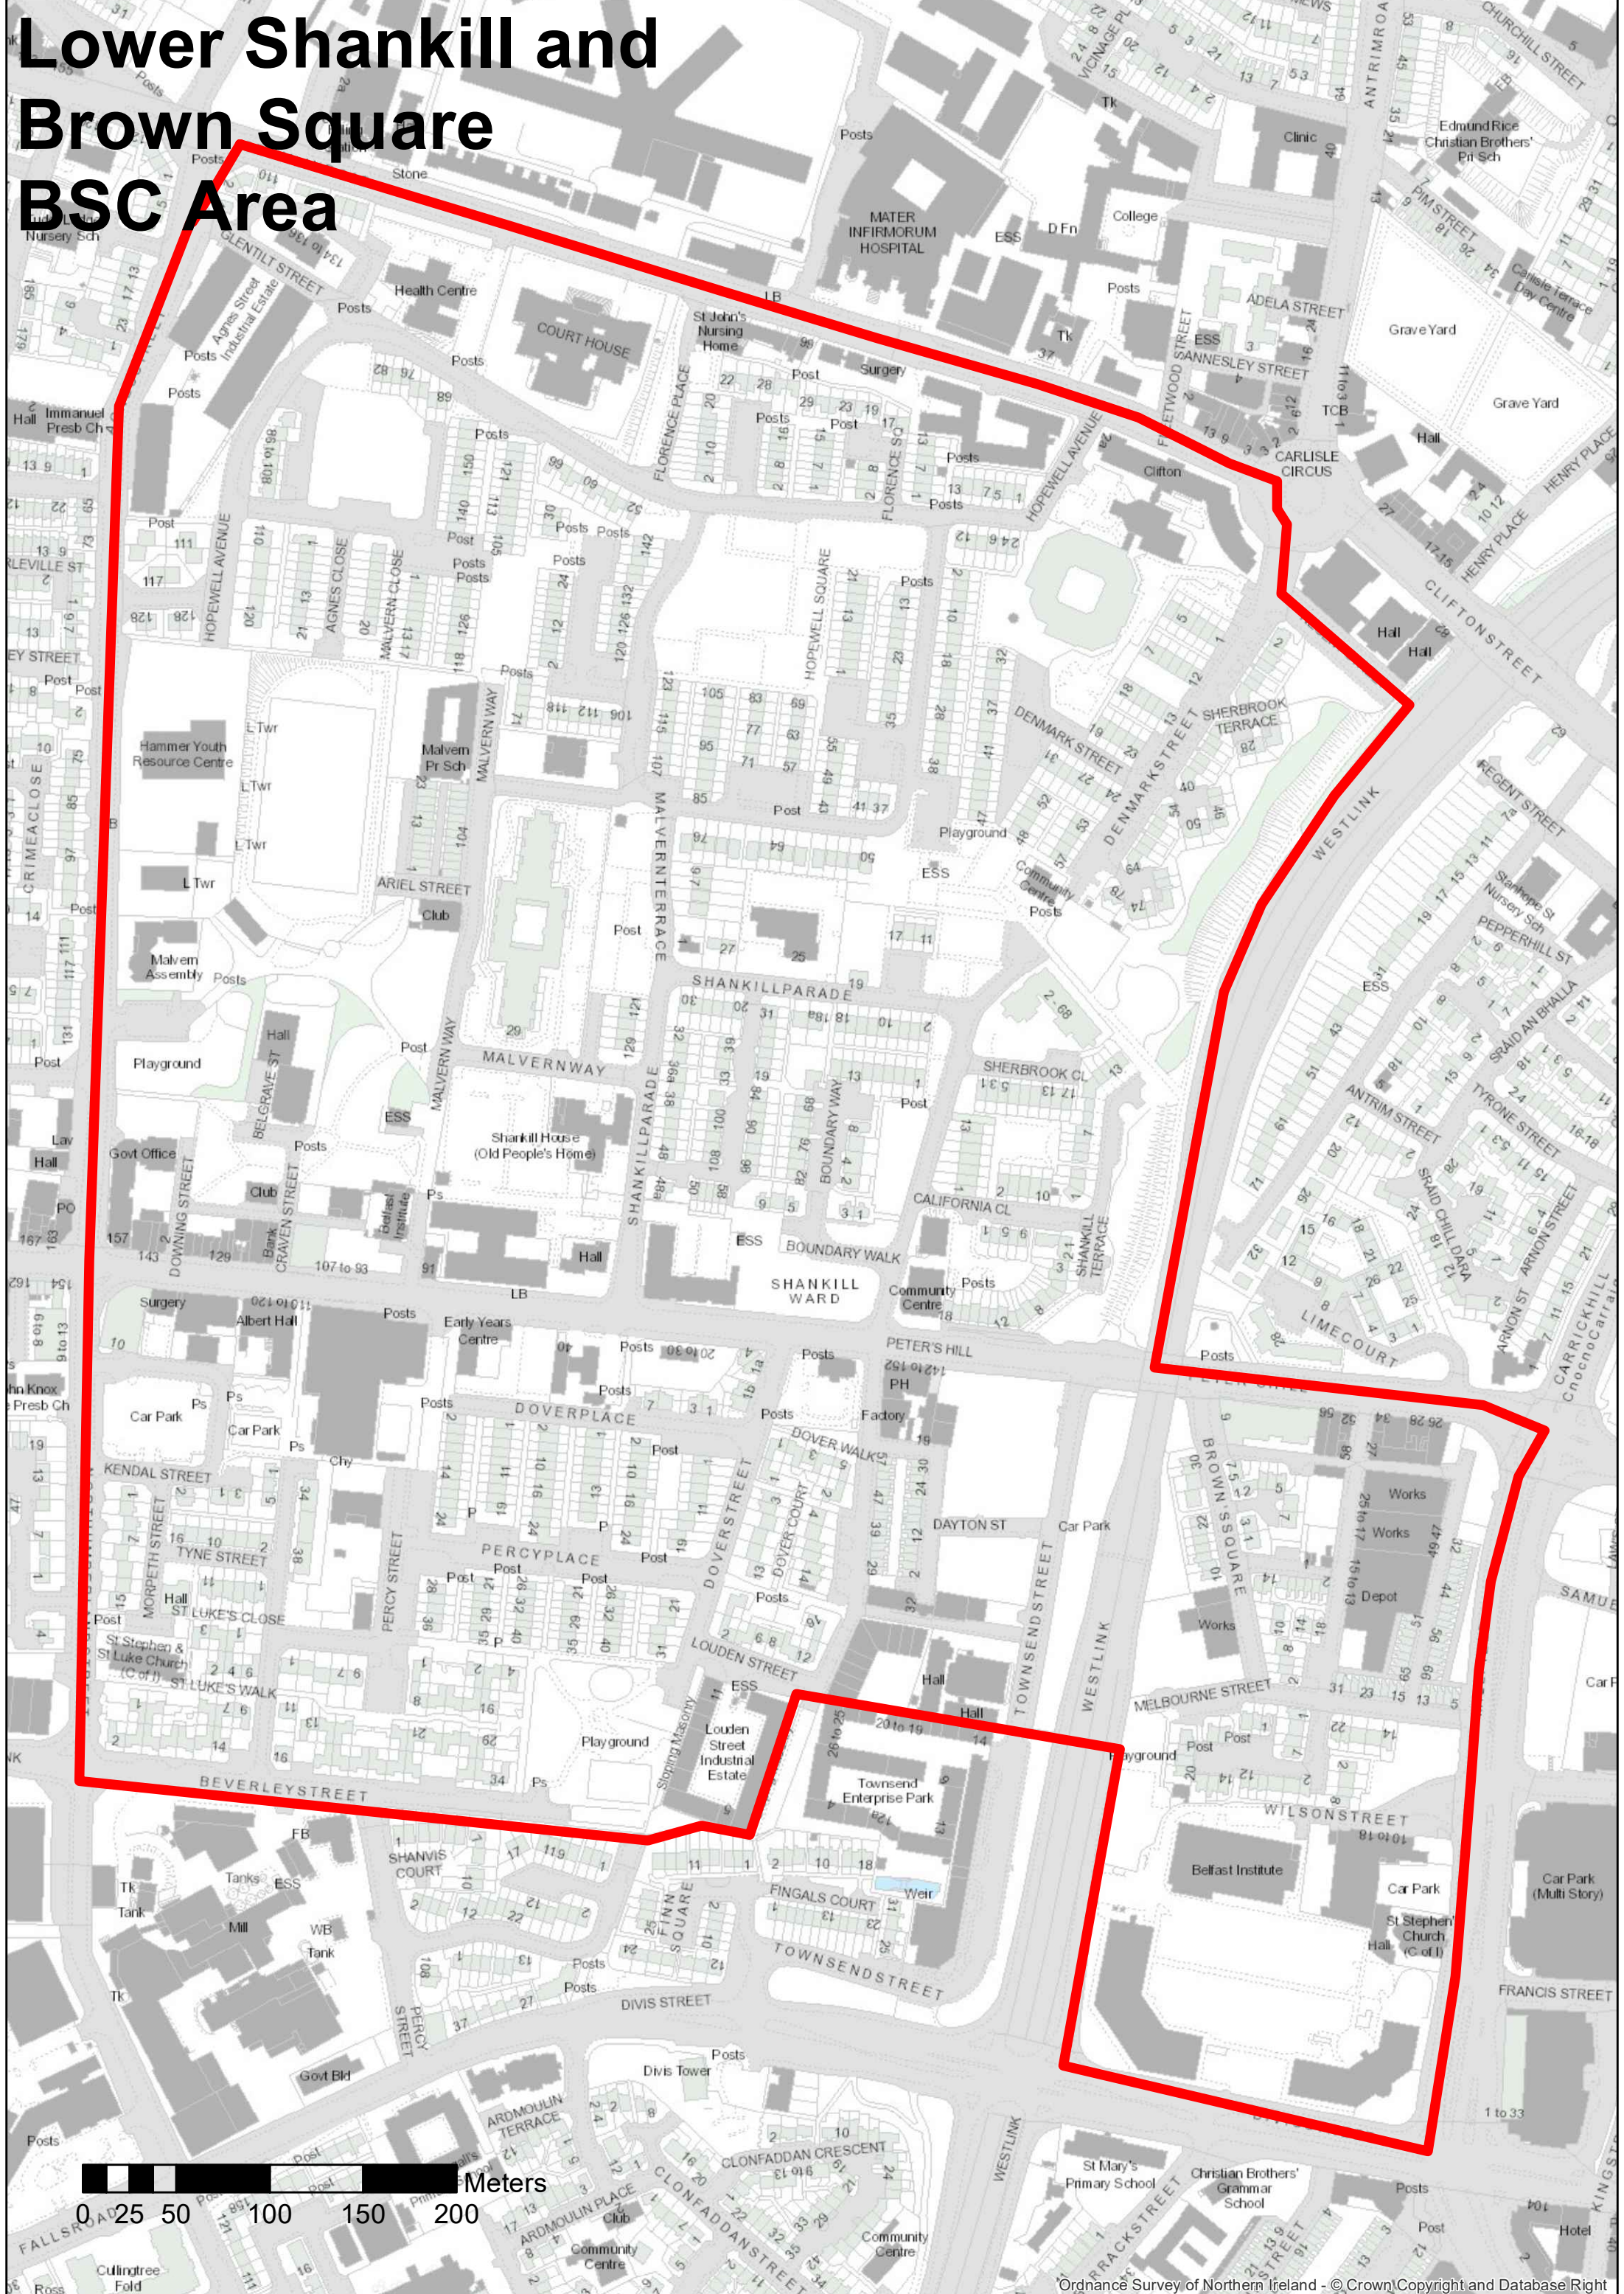

# Lower Shankill and Brown Square BSC Area

0 25 50 100 150 200 Meters