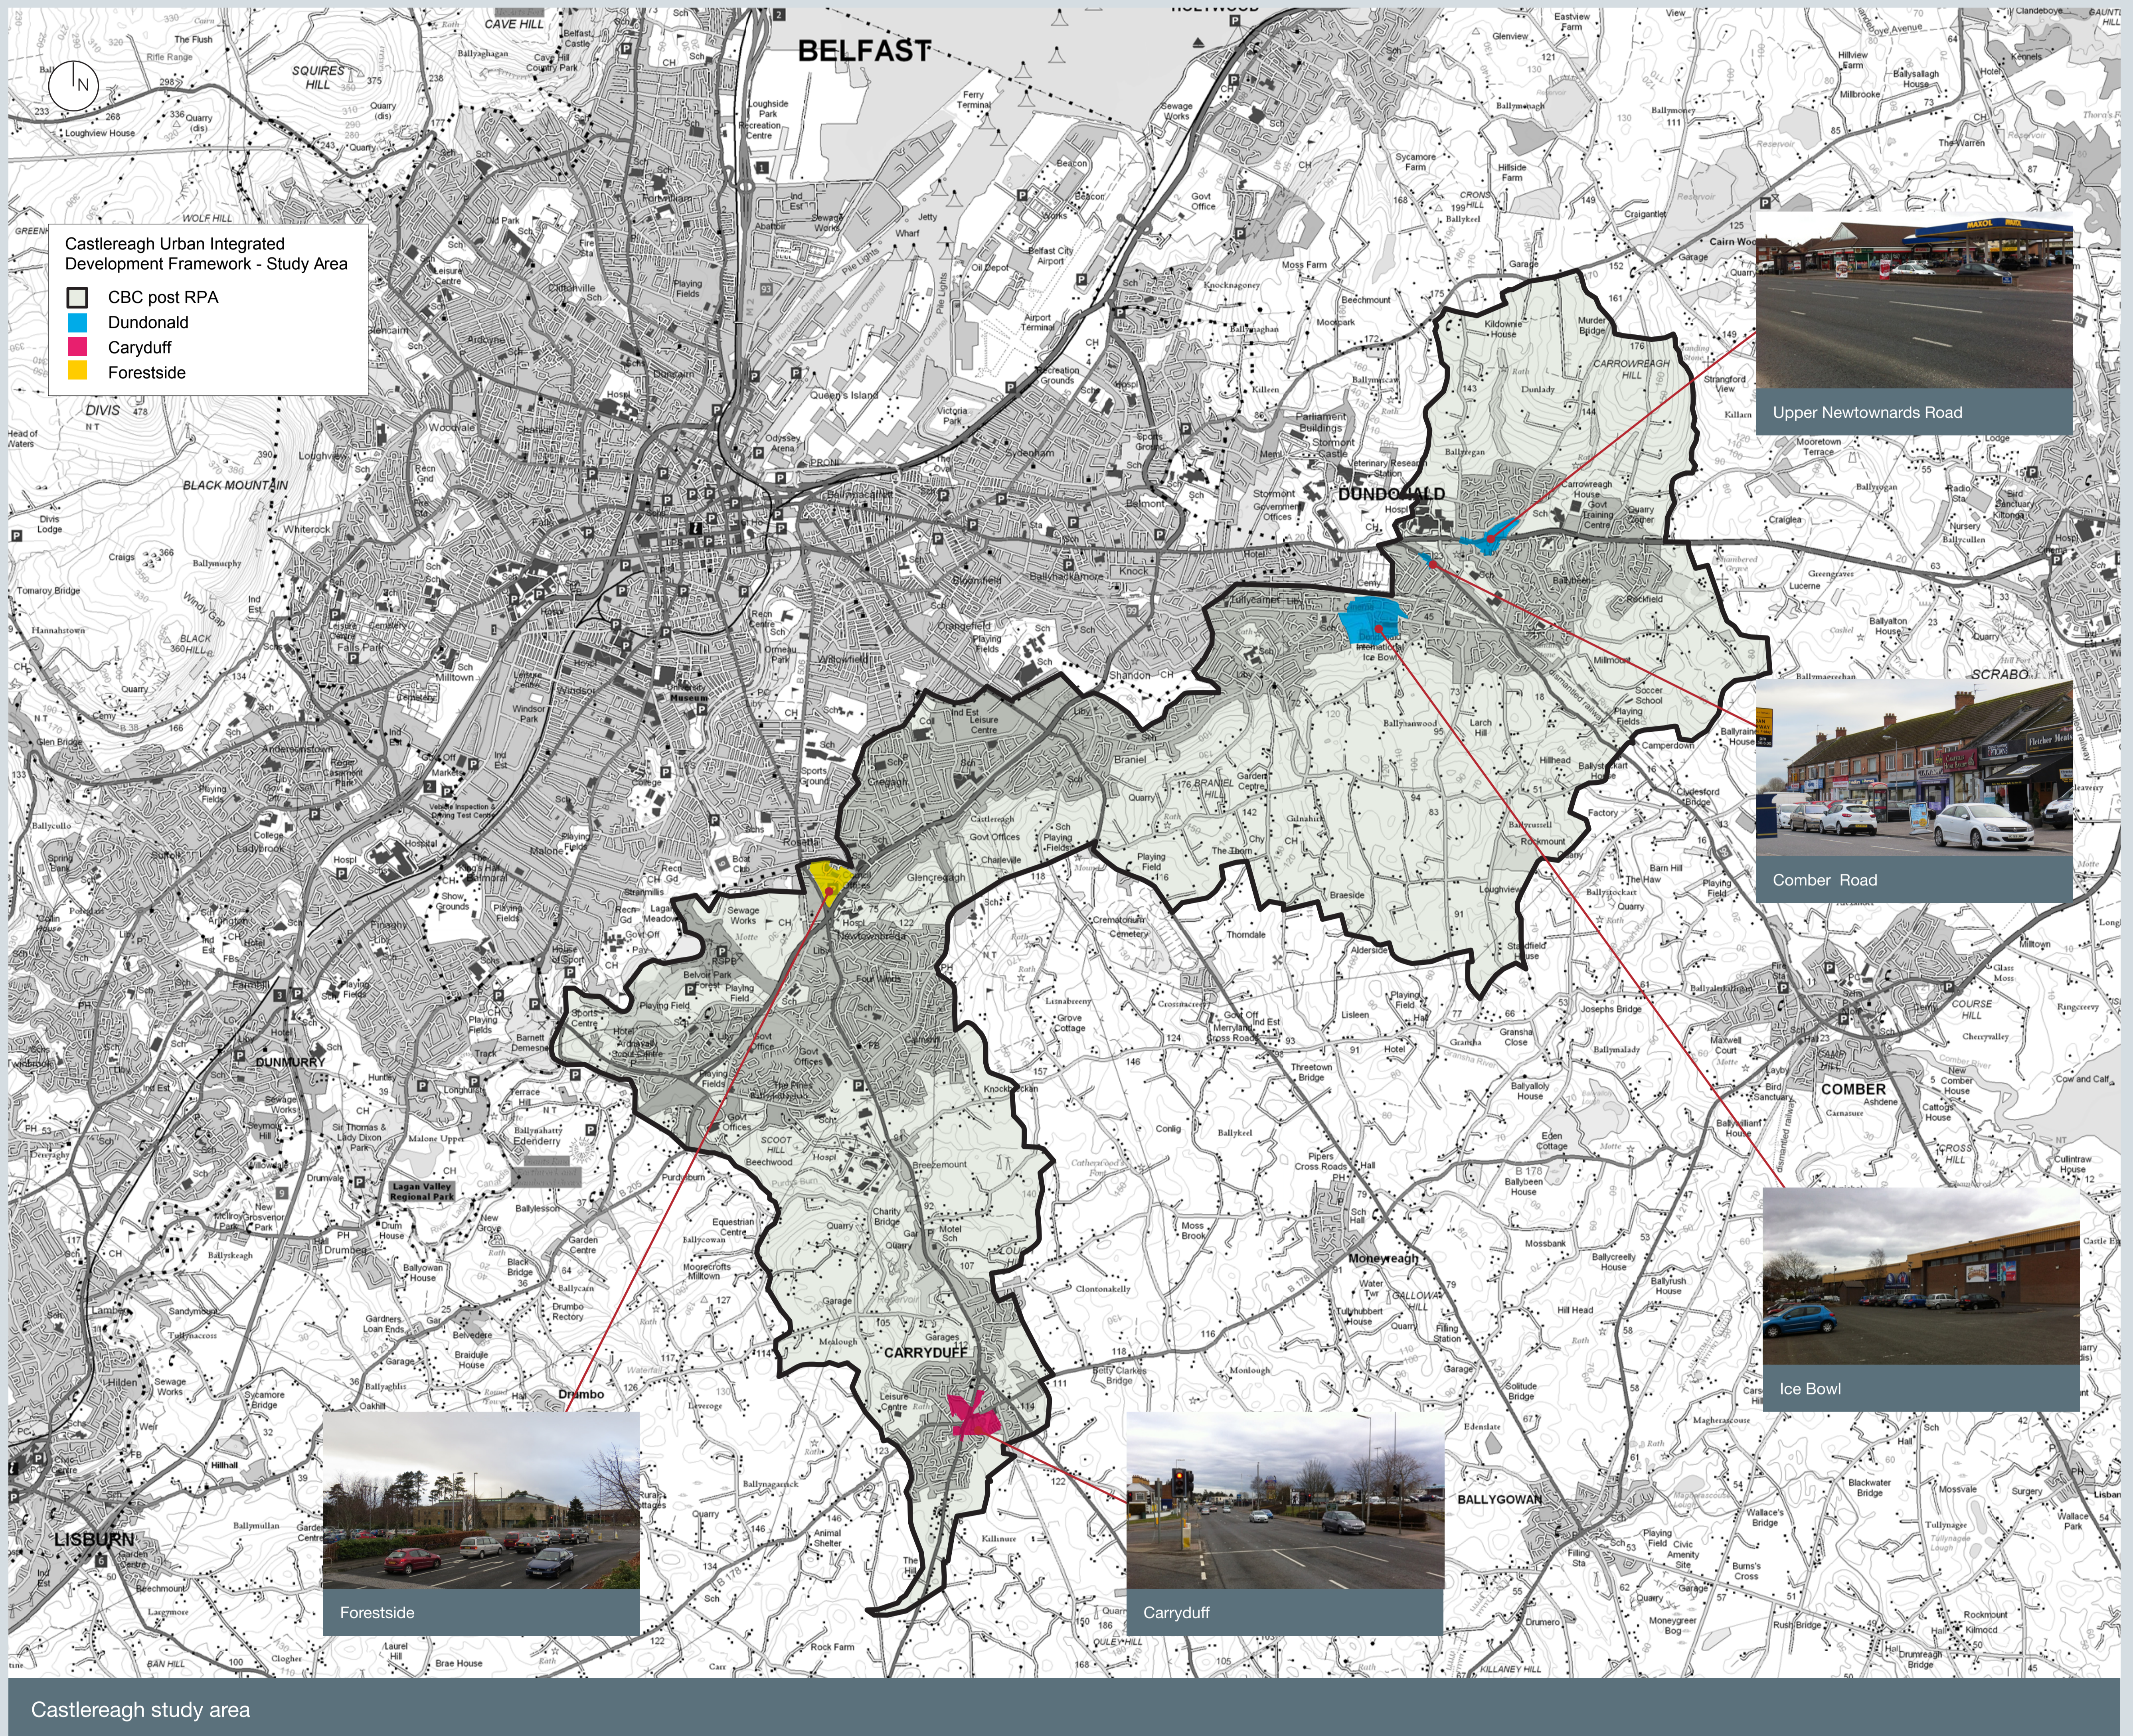

Castlereagh

Urban Integrated Development Framework

Introduction

1

Welcome

Thank you for attending this exhibition.
We welcome your views on the draft proposals for the three study areas.

Please take your time looking at the information and feel free to complete a comment sheet.

The **Castlereagh Urban Integrated Development Framework (CUIDF)** is a joint project undertaken on behalf of Castlereagh Borough Council and the Department for Social Development. The project focuses on the three main urban centres within the borough of Castlereagh - Carryduff, Forestside and Dundonald.

Scope of the CUIDF

There are 4 main stages to the CUIDF:

- Stage 1 – Understanding the Baseline;
- Stage 2 – Preparing a Vision.
- Stage 3 – Formulating Draft Proposals.
- Stage 4 – Implementation.

We are currently at Stage 3 within the project.